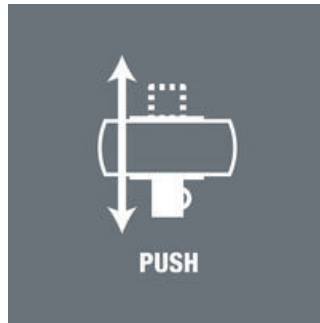

- Extremely slim ratchet with long lever
- Return angle of only 4.7°
- Absolutely smooth switchover of the non-detachable push-through square
- With Take it easy tool finder: colour coding by size

Incredibly compact set arrangement with many tools in a minimum of space. A completely new ratchet set feeling thanks to the unique textile boxes that are very robust and durable. They can be positioned upright for tidy storage on the workshop shelf. Additional surface protection due to textile outer material. Low weight and volume for simpler mobility. Take it easy Tool Finder with colour coding according to sizes.

**8100 SB 7 Zyklus Metal Ratchet Set with push-through square, 3/8" drive, metric,
29 pieces
The Zyklus Metal Ratchet Push, 3/8"**

Zyklus Metal Push

Due to the ever-more confined working environment, space is becoming more and more an issue for the application of ratchets. Our product developers therefore intensively occupied themselves with the issue of confined working spaces, and Wera has now solved this problem. The extremely slim and robust Zyklus Metal ratchet with a long lever was what emerged. When the socket must not get lost and a coincidental change of direction has to be avoided at all cost, the Zyklus Metal Push is the correct choice.

Dual ratchet teeth

The dual-ratchet-teeth design means that a 76 fine-toothing division can be achieved from the 38 robust teeth with a return angle of only 4.7°.

Ball lock

The ball lock ensures sockets and accessories fit securely, providing increased safety during operation. A short press on the release button allows the tool to be changed quickly.