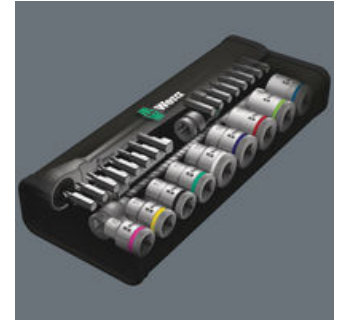

Textile boxes

The textile boxes offer dramatically improved portability, and are space-saving to boot! This means you can now carry the same collection of tools, in a much more compact and comfortable package. The hassle of running back and forth for the right tools has now become a thing of the past. And the much lower weight of a set makes carrying more convenient than ever before. The textile box including the tool will even survive a fall undamaged.

Web link

<https://products.wera.de/en/ratchets_and_accessories_the_zyklop_ratchets_the_zyklop_ratchets_3_8_the_zyklop_metal_ratchet_push_3_8_8100_sb_7.html>

Wera - 8100 SB 7
05004047001 - 4013288173867

Wera Werkzeuge GmbH
Korzter Straße 21-25
D-42349 Wuppertal
Tel: +49 (0)2 02 / 40 45-0
E-Mail: info@wera.de