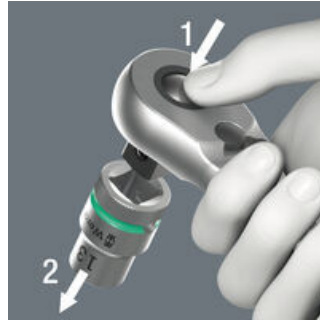

**8100 SB 7 Zyklus Metal Ratchet Set with push-through square, 3/8" drive, metric,
29 pieces
The Zyklus Metal Ratchet Push, 3/8"**

Zyklus Metal Push

Due to the ever-more confined working environment, space is becoming more and more an issue for the application of ratchets. Our product developers therefore intensively occupied themselves with the issue of confined working spaces, and Wera has now solved this problem. The extremely slim and robust Zyklus Metal ratchet with a long lever was what emerged. When the socket must not get lost and a coincidental change of direction has to be avoided at all cost, the Zyklus Metal Push is the correct choice.

Slim design

Forged, full metal ratchet (chrome-molybdenum) that is extremely robust with a long service life; slim design to enable work in very confined spaces.

Square drive

Smooth push-through mechanism, that cannot get lost.

Dual ratchet teeth

The dual-ratchet-teeth design means that a 76 fine-toothing division can be achieved from the 38 robust teeth with a return angle of only 4.7°.

Ball lock

The ball lock ensures sockets and accessories fit securely, providing increased safety during operation. A short press on the release button allows the tool to be changed quickly.