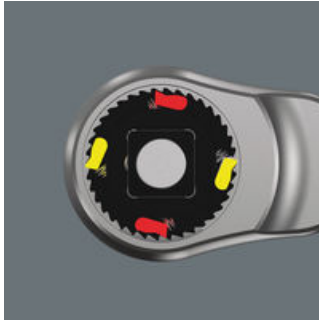

- Extremely slim ratchet with long lever
- Return angle of only 4.7°
- Absolutely smooth switchover of the non-detachable push-through square
- With Take it easy tool finder: colour coding by size

Incredibly compact set arrangement with many tools in a minimum of space. A completely new ratchet set feeling thanks to the unique textile boxes that are very robust and durable. They can be positioned upright for tidy storage on the workshop shelf. Additional surface protection due to textile outer material. Low weight and volume for simpler mobility. Take it easy Tool Finder with colour coding according to sizes.

**8100 SB 7 Zyklus Metal Ratchet Set with push-through square, 3/8" drive, metric,
29 pieces
The Zyklus Metal Ratchet Push, 3/8"**

Zyklus Metal Push

Due to the ever-more confined working environment, space is becoming more and more an issue for the application of ratchets. Our product developers therefore intensively occupied themselves with the issue of confined working spaces, and Wera has now solved this problem. The extremely slim and robust Zyklus Metal ratchet with a long lever was what emerged. When the socket must not get lost and a coincidental change of direction has to be avoided at all cost, the Zyklus Metal Push is the correct choice.

Slim design

Forged, full metal ratchet (chrome-molybdenum) that is extremely robust with a long service life; slim design to enable work in very confined spaces.

Square drive

Smooth push-through mechanism, that cannot get lost.

Dual ratchet teeth

The dual-ratchet-teeth design means that a 76 fine-toothing division can be achieved from the 38 robust teeth with a return angle of only 4.7°.

Ball lock

The ball lock ensures sockets and accessories fit securely, providing increased safety during operation. A short press on the release button allows the tool to be changed quickly.